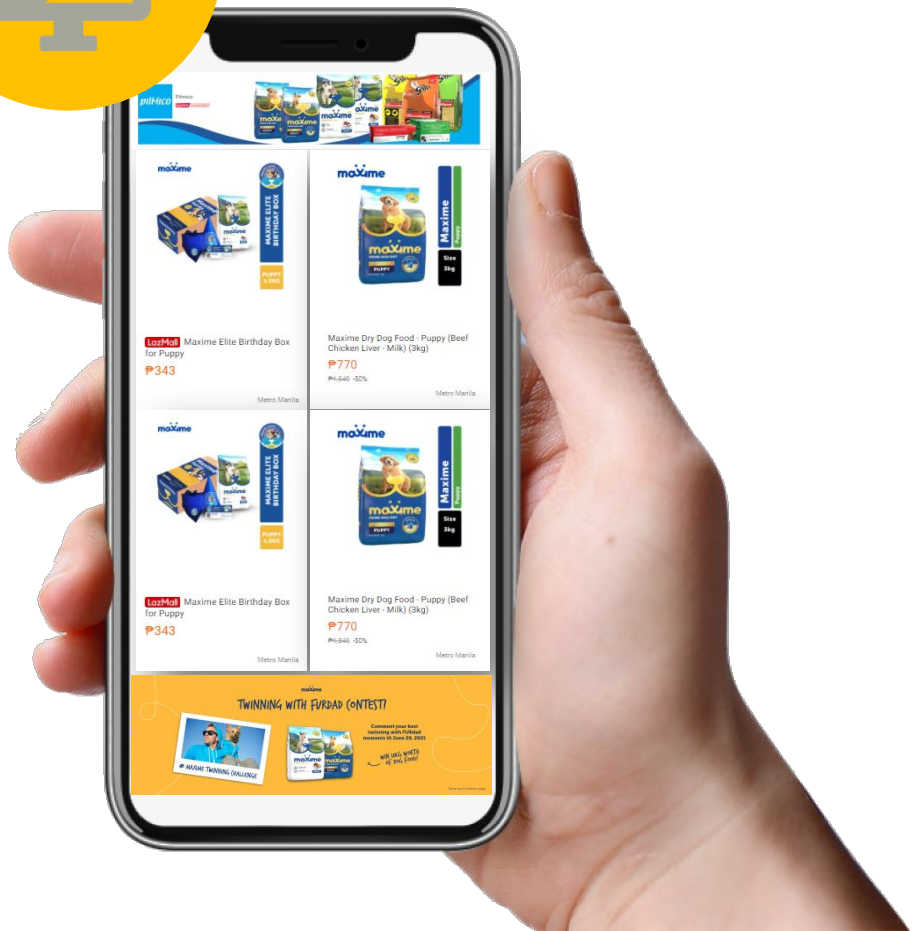

Get exclusive access to promotions, industry information, training modules & more.