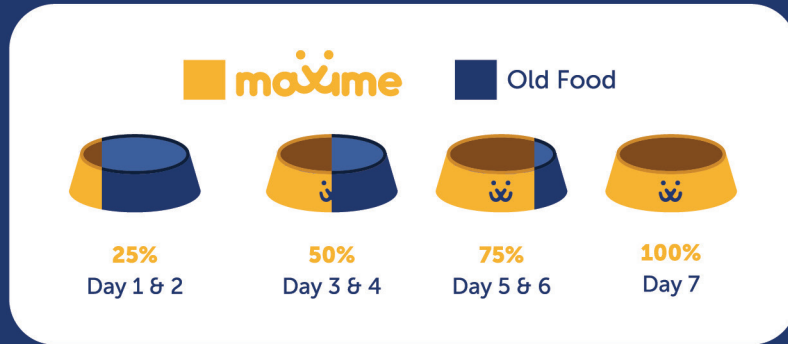

7 - DAY TRANSITION TO BETTER NOURISHMENT

FOLLOW US ON FACEBOOK

@MaximePhilippines

@Woofy.PH

@TommyCatFoodPH